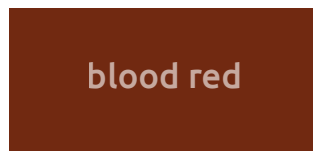

C: **30** R: **125** #: **7D1902**
M: **96** B: **25**
Y: **100** G: **2**
K: **39**